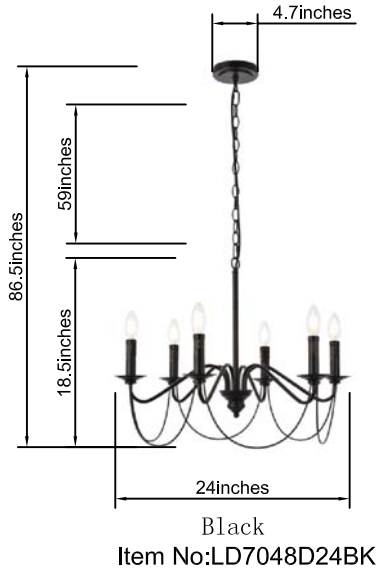

### WESTLEY 6-Light Black Pendant Lamp

Brass  
Item No:LD7048D24BR

Available Finishes

#### Dimensions

Canopy Size(in)	ø 4.7" H1.0"
Chain/Rod Length	59"
Length	N/A
Width	ø 24"
Height	18.5"
Maximum Height	86.5"

#### Specifications

Finish	2 Finishes
Material	Metal
Glass Color	N/A
Type	Pendant Lamp
Hanging Device	Chain
Voltage	110-125V
Dimmable	No
Warranty	1Year Limited
Shipment Type	Small Parcel

#### Bulb / Socket

Socket Type	E12
Number of Lights	6
Wattage/Bulb	240W
Included	No